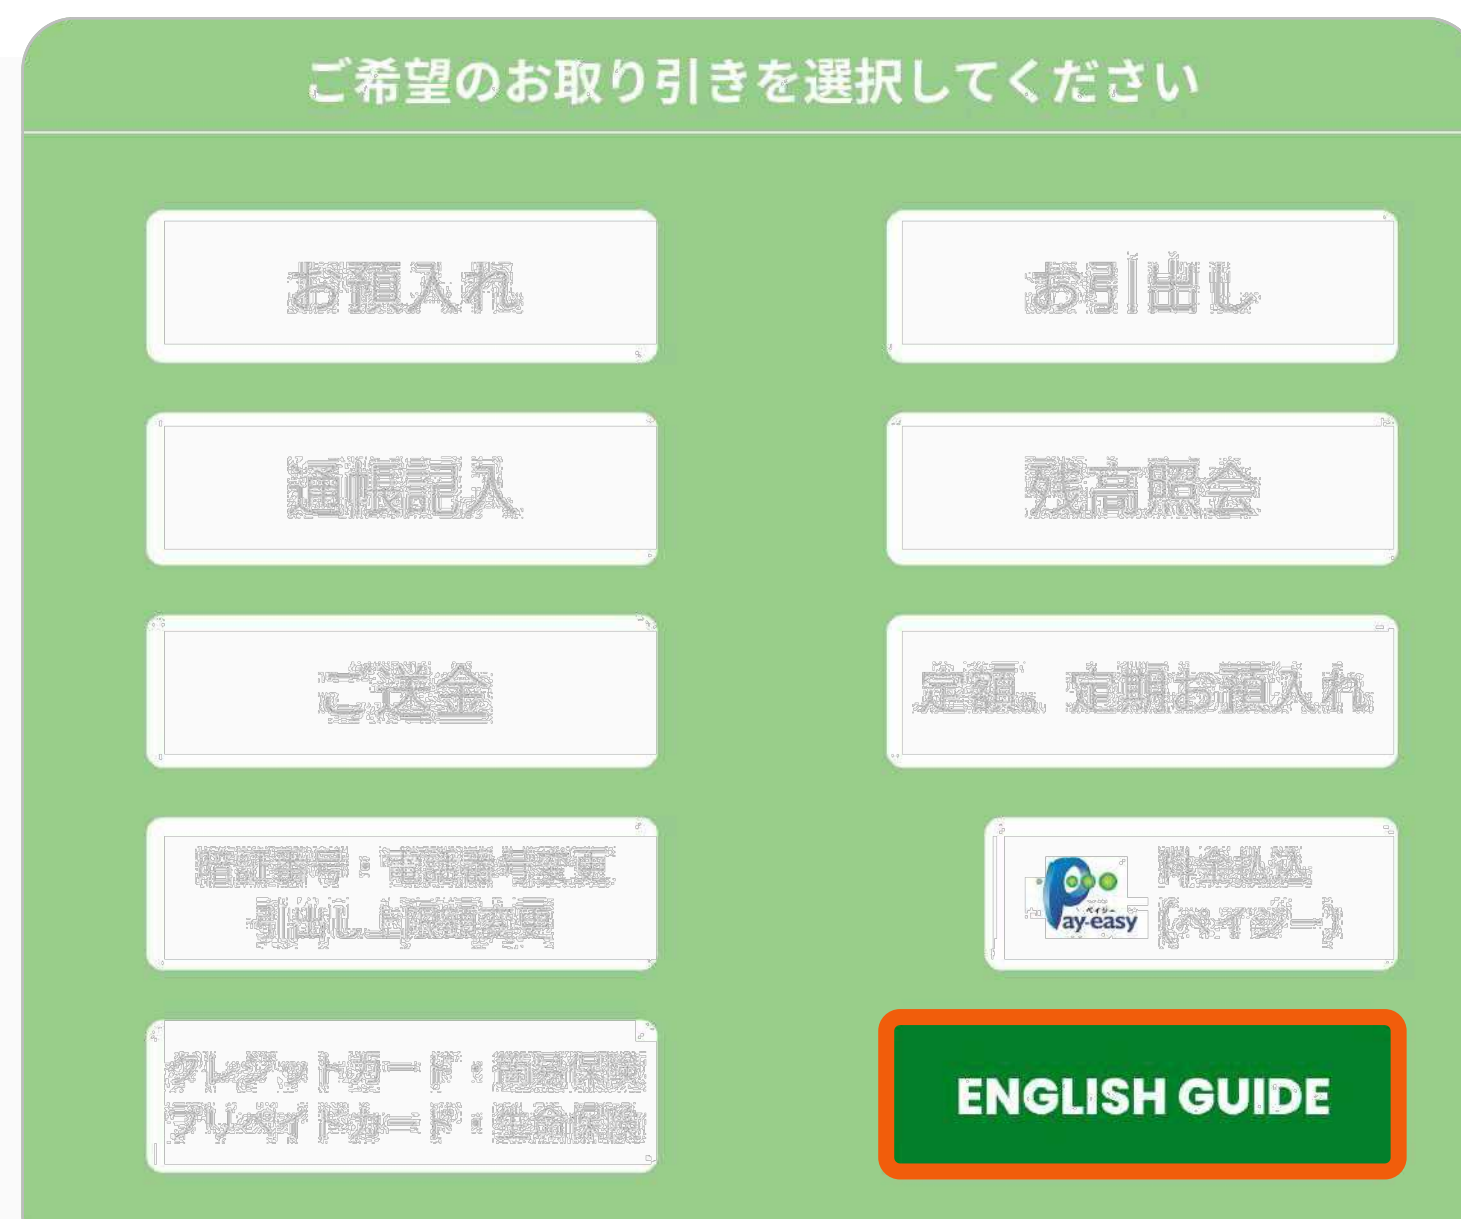

HOW TO USE

SMILES PREMIUM CARD at YUCHO ATM

1. Choose

ENGLISH GUIDE

2. Tap

DEPOSIT

3. Insert

SMILES PREMIUM CARD