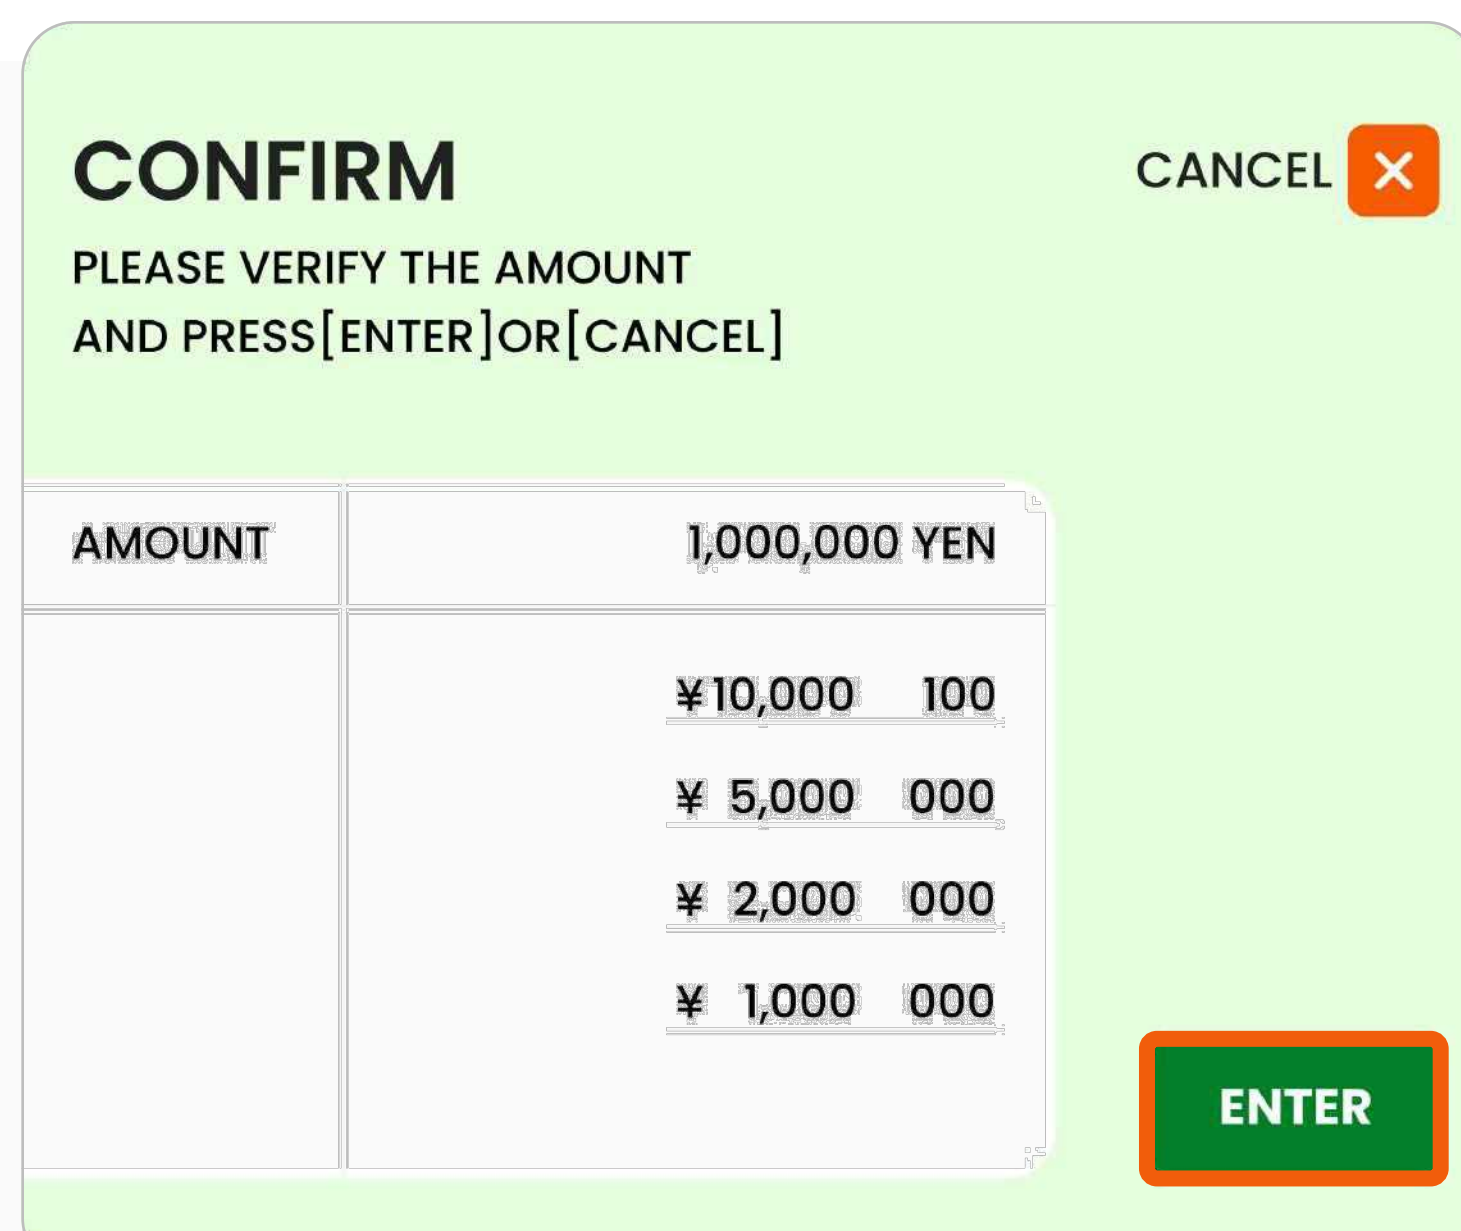

4. Choose

CARD ISSUED IN JAPAN

5. Tap

ENTER twice to continue

6. Insert the amount you want to send

7. Confirm the remittance

Tap ENTER

8. Receive your card