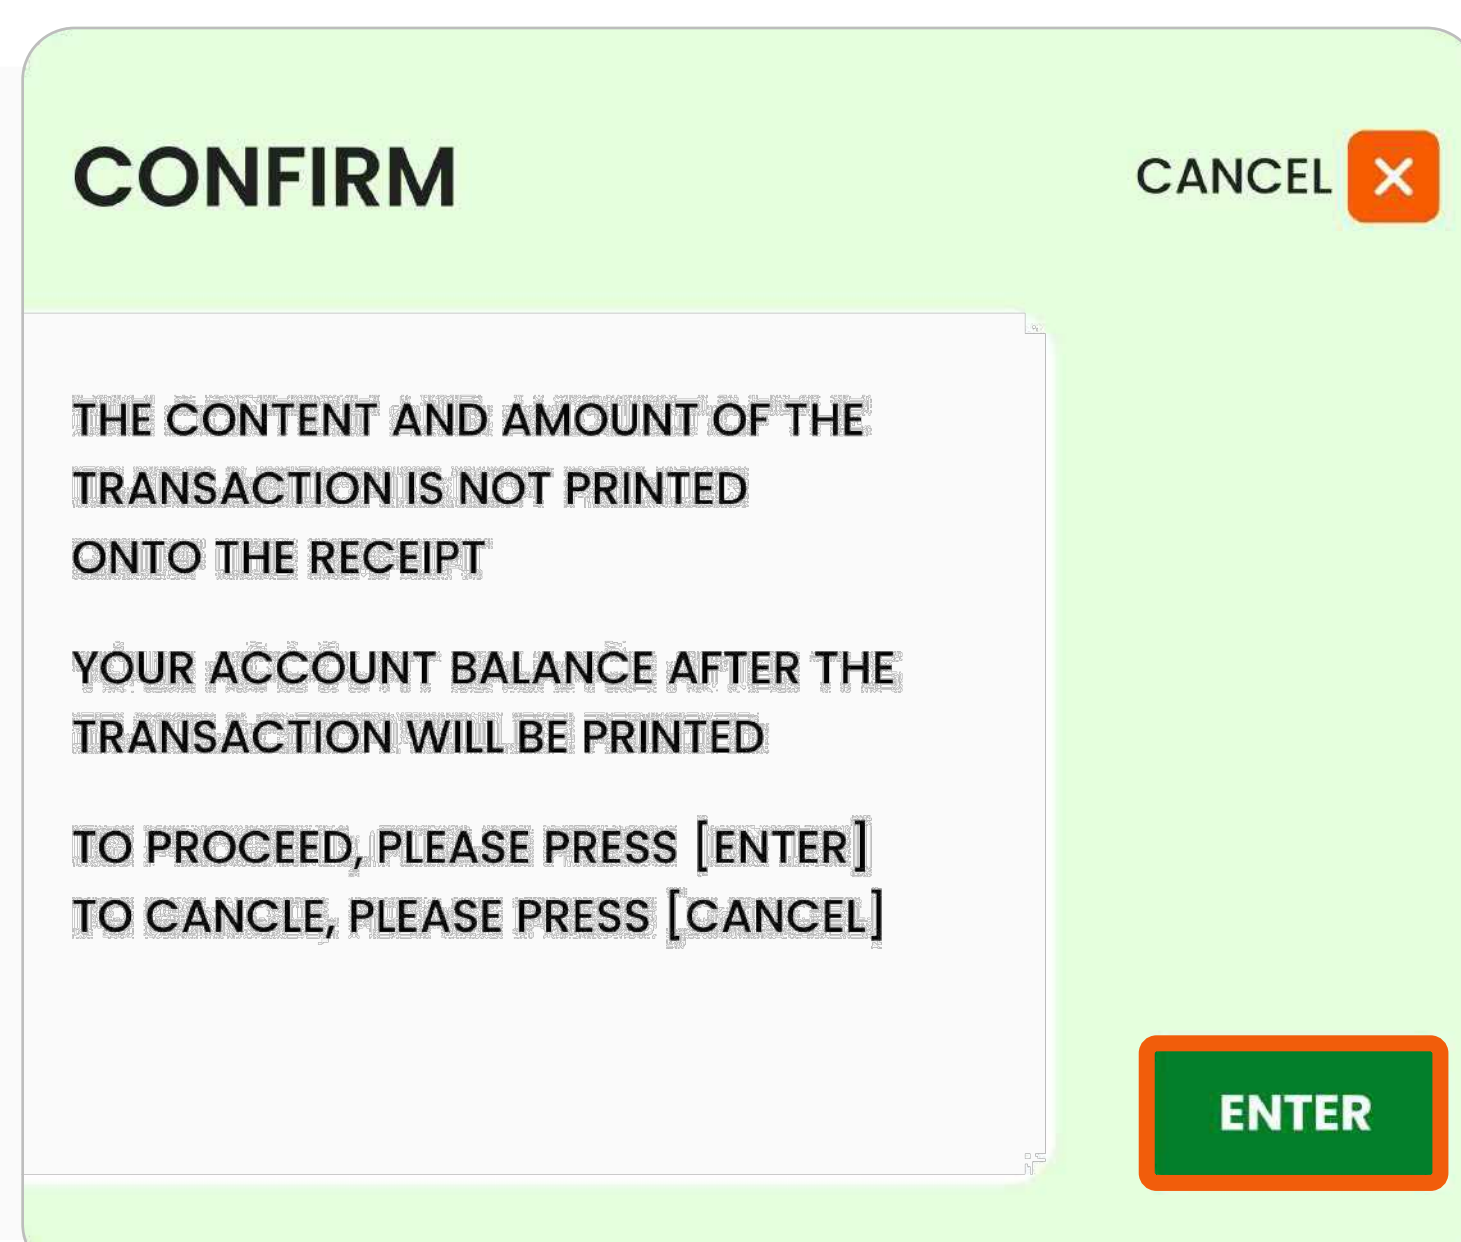

HOW TO USE

SMILES PREMIUM CARD at YUCHO ATM

1. Choose

ENGLISH GUIDE

2. Tap

DEPOSIT

3. Insert

SMILES PREMIUM CARD

4. Choose

CARD ISSUED IN JAPAN

5. Tap

ENTER twice to continue

6. Insert the amount you want to send

7. Confirm the remittance

Tap ENTER

8. Receive your card