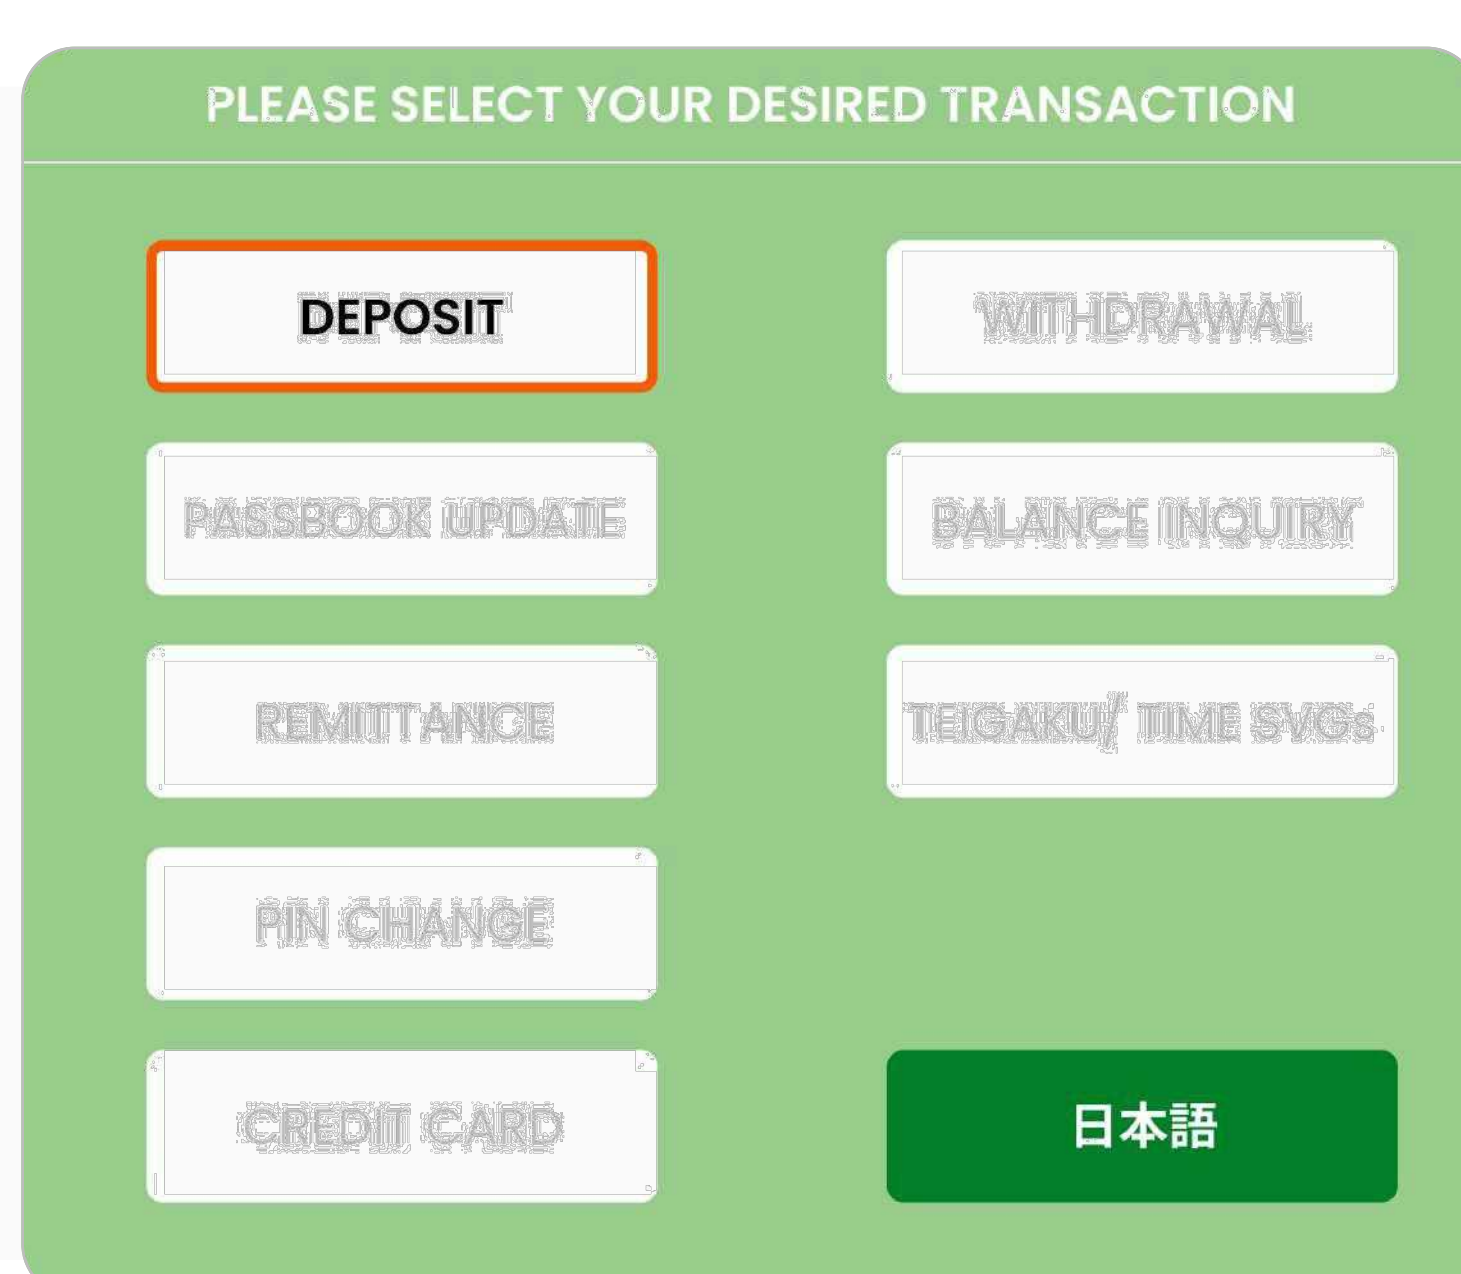

HOW TO USE

SMILES PREMIUM CARD at YUCHO ATM

1. Choose

ENGLISH GUIDE

2. Tap

DEPOSIT

3. Insert

SMILES PREMIUM CARD

4. Choose

CARD ISSUED IN JAPAN

5. Tap

ENTER twice to continue

6. Insert the amount you want to send

7. Confirm the remittance

Tap ENTER

8. Receive your card

⚠ Attention: * Please use banknotes only. **Coins are not accepted.**
* This card can be used at ATM Yucho only