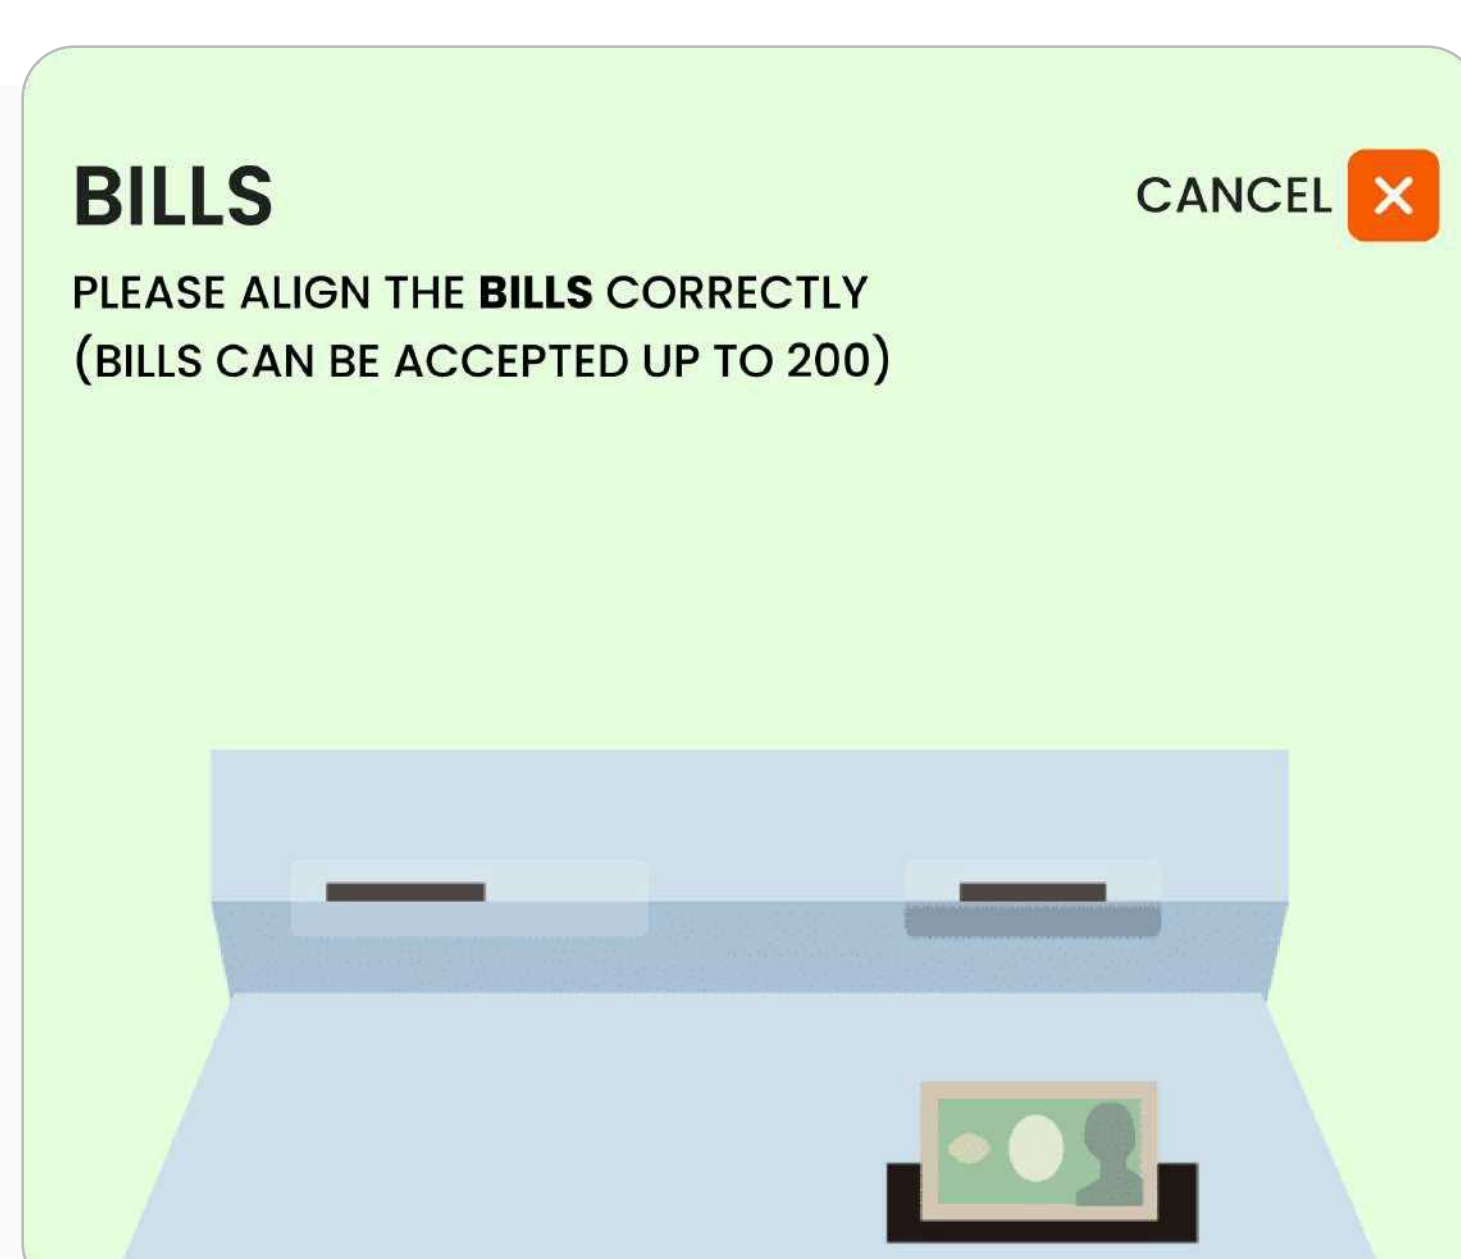

4. Choose

CARD ISSUED IN JAPAN

5. Tap

ENTER twice to continue

6. Insert the amount you want to send

7. Confirm the remittance

Tap ENTER

8. Receive your card

⚠ Attention: * Please use banknotes only. **Coins are not accepted.**
* This card can be used at ATM Yucho only