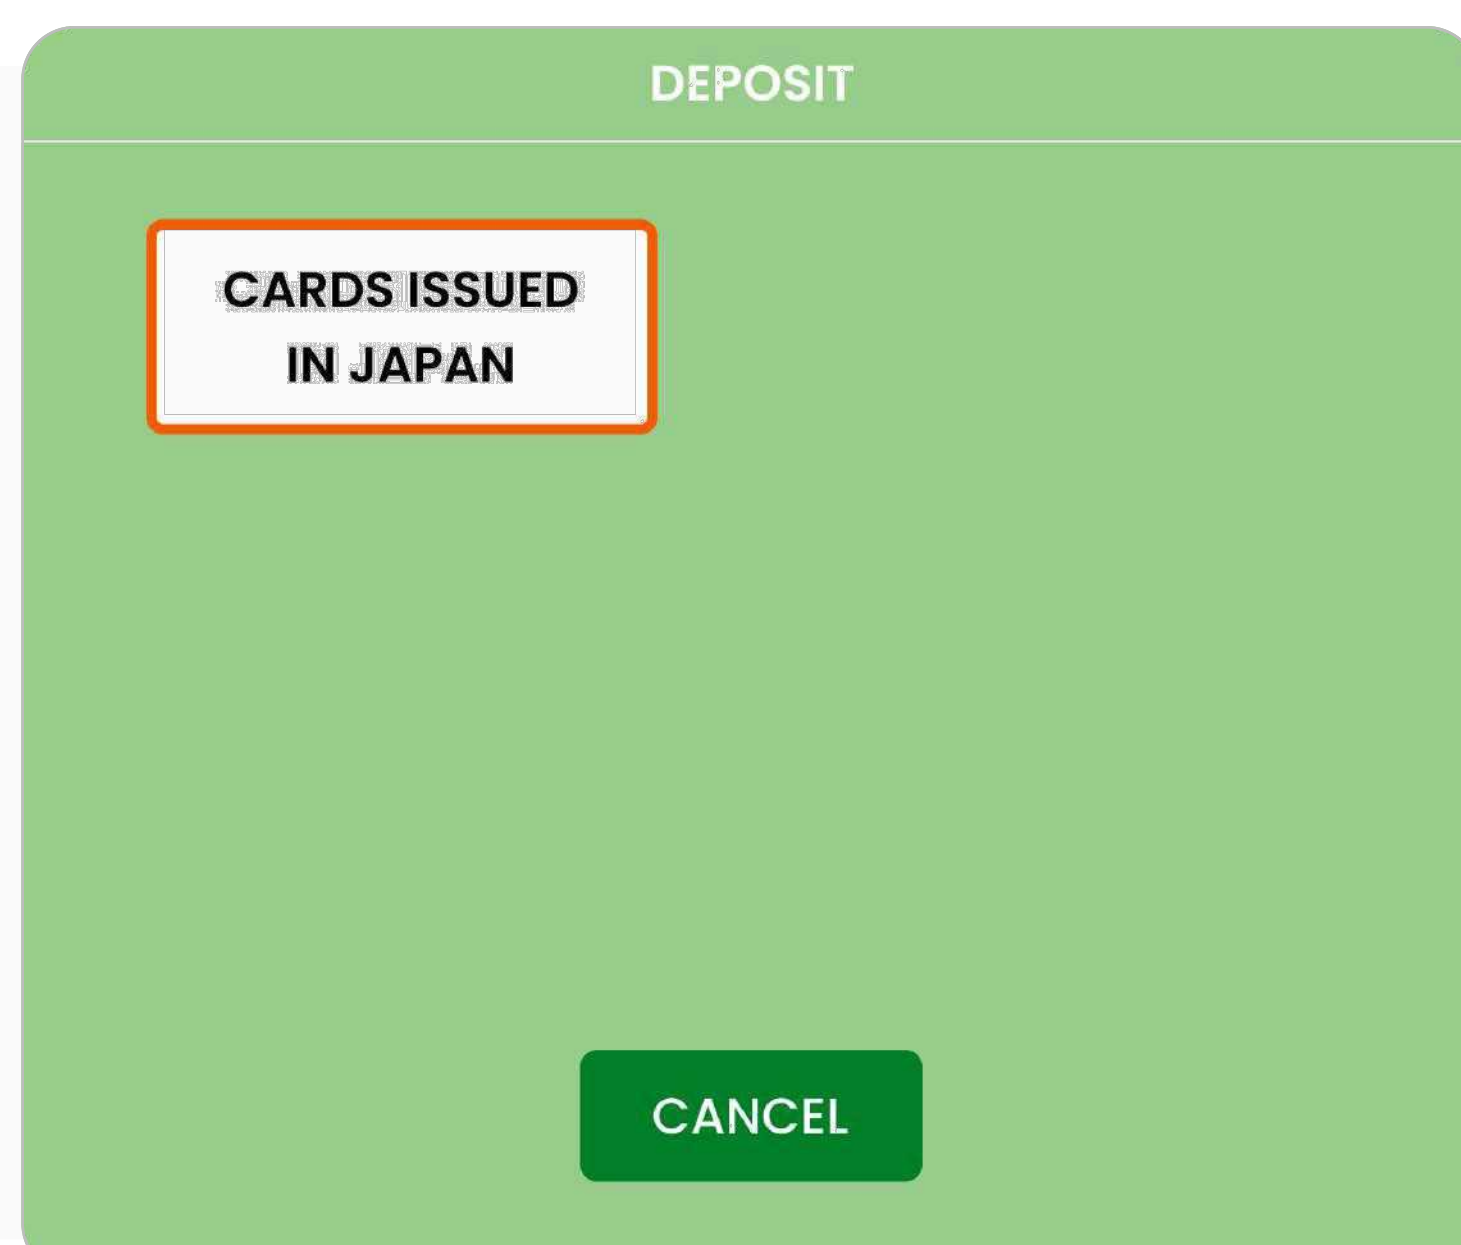

HOW TO USE

SMILES PREMIUM CARD at YUCHO ATM

1. Choose

ENGLISH GUIDE

2. Tap

DEPOSIT

3. Insert

SMILES PREMIUM CARD

4. Choose

CARD ISSUED IN JAPAN

5. Tap

ENTER twice to continue

6. Insert the amount you want to send

7. Confirm the remittance

Tap ENTER

8. Receive your card

⚠ Attention: * Please use banknotes only. **Coins are not accepted.**
* This card can be used at ATM Yucho only