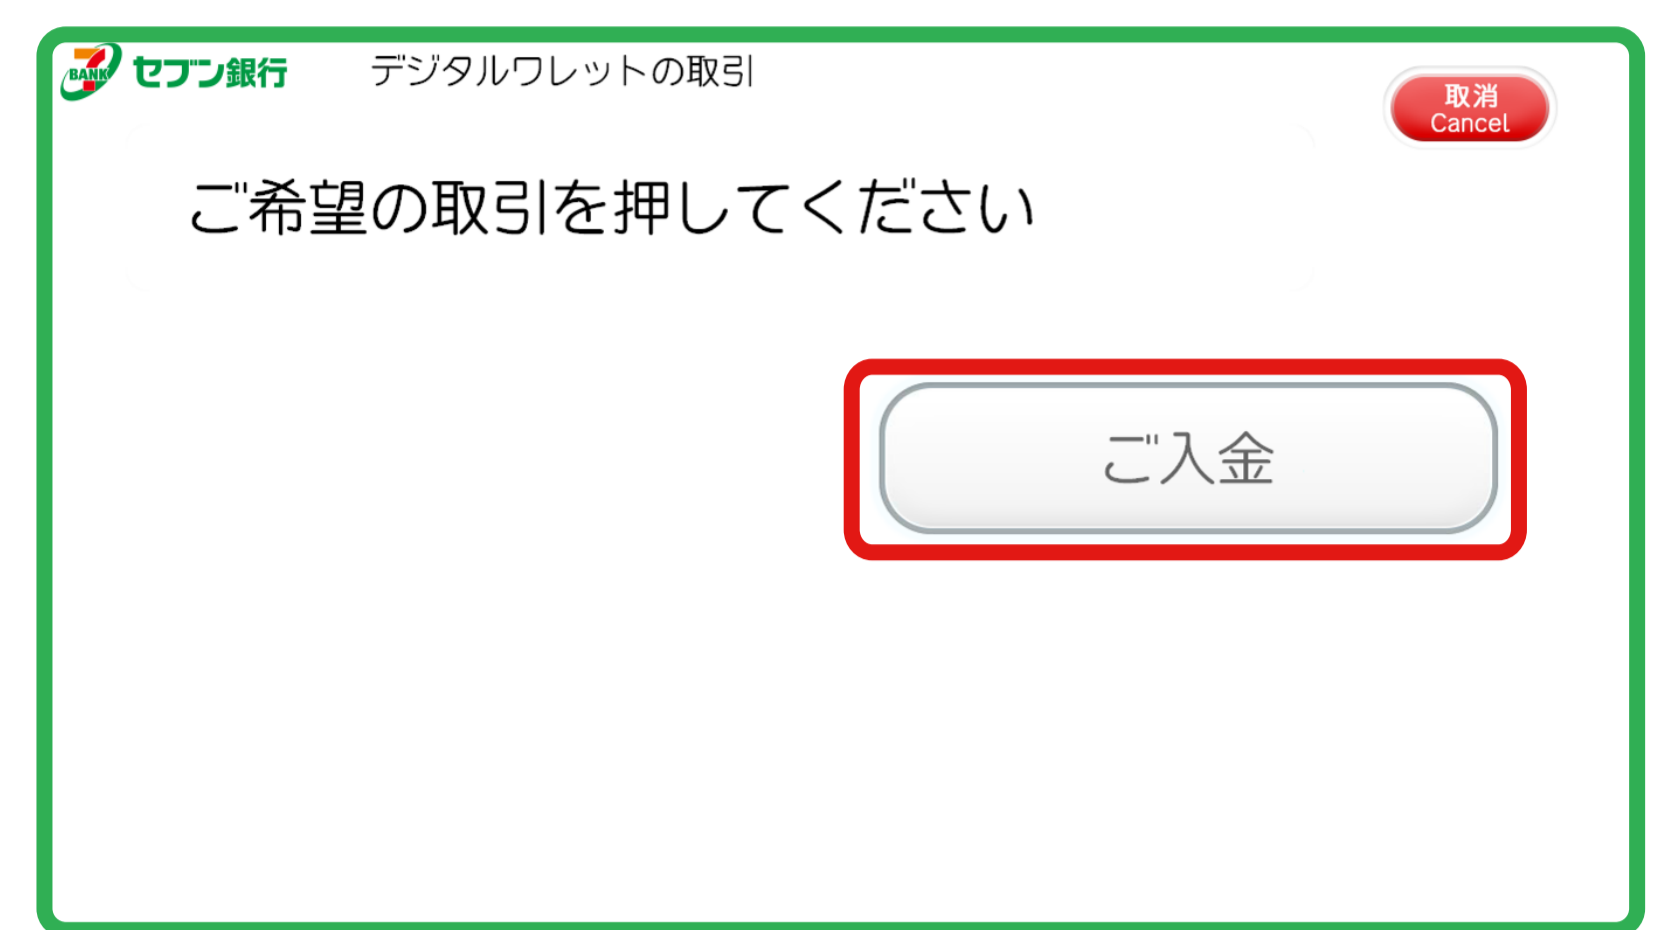

How to use SMILES PREMIUM CARD at Seven Bank ATM⁺

1 Insert your Smiles Premium Card.

2 Choose

ご入金

3 Tap

Confirm

4 Insert the bills into ATM slot.
*Paper bills only.

5 Confirm the amount and tap

Confirm

6 Finish your transaction and get your receipt by tapping

Receipt

7 Take your card and receipt.
The transaction is now complete!